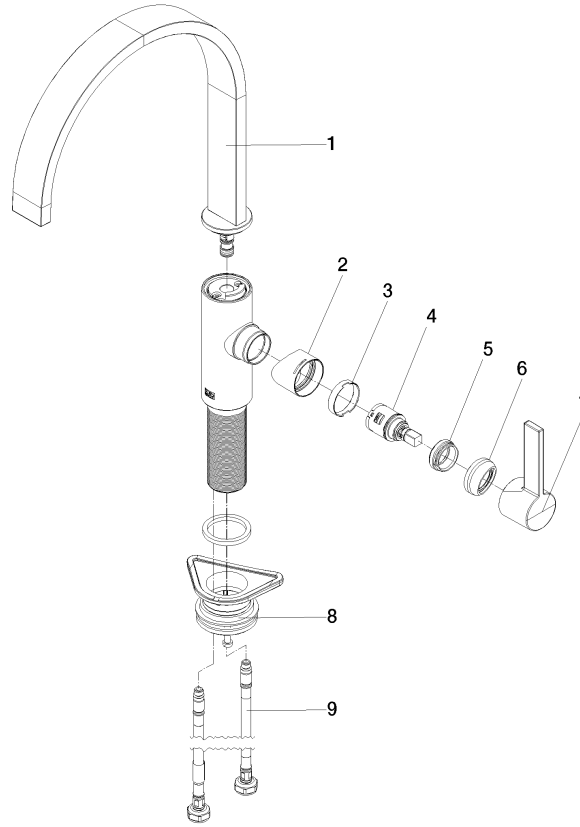

**MEM Single-lever mixer - Chrome**

MEM

33 815 682

- 241mm projection
- pivotable spout 360°
- Optional swivel limiter available with swivel limiter set 12 820 970 90
- air-enriched flow
- max. flow 6.3 l/min at 3 bar flow pressure
- lead-free
- This product can help a building meet the requirements of Green Building Rating Systems, e.g. LEED®, BREEAM®, DGNB

**Recommended miscellaneous**

**Swivel limitation set -** 12 820 970 90

**Recommended miscellaneous**

**Strainer waste with control handle - Chrome** 10 712 970-00

**Recommended miscellaneous**

**Dispenser without rosette - Chrome** 82 424 970-00

33 815 682

**Flow rate chart**

**Certificates**

LGA\_38646.

WRAS\_240202021.

33 815 682

Spare parts list

No.	Item Number	Name	Quantity used	Delivery time
1	90 28 22 333 00-00	spout	1	-
Spare part can no longer be ordered, please order the replacement item				
2	09 19 86 012-00	cover	1	60
3	90 23 10 128 00 90	nut	1	2
4	90 15 05 042 00 90	cartridge	1	2
5	09 24 04 266 90	nut	1	2
6	90 28 30 052 00-00	cover	1	10
7	90 20 86 004 00-00	handle	1	10
8	04 23 10 044 08 90	fixing set	1	2
9	04 30 04 100 00 90	hose	2	2