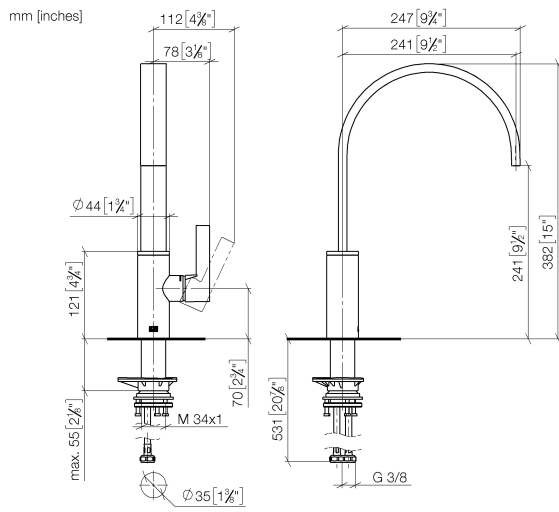

**MEM Single-lever mixer - Chrome**

MEM

33 815 682

- 241mm projection
- pivotable spout 360°
- Optional swivel limiter available with swivel limiter set 12 820 970 90
- air-enriched flow
- max. flow 6.3 l/min at 3 bar flow pressure
- lead-free
- This product can help a building meet the requirements of Green Building Rating Systems, e.g. LEED®, BREEAM®, DGNB

**Recommended miscellaneous**

**Swivel limitation set -** 12 820 970 90

**Recommended miscellaneous**

**Strainer waste with control handle - Chrome** 10 712 970-00

**Recommended miscellaneous**

**Dispenser without rosette - Chrome** 82 424 970-00

33 815 682

**Flow rate chart**

**Certificates**

LGA\_38646.

WRAS\_240202021.

33 815 682

Spare parts list

No.	Item Number	Name	Quantity used	Delivery time
1	90 28 22 333 00-00	spout	1	-
Spare part can no longer be ordered, please order the replacement item				
2	09 19 86 012-00	cover	1	60
3	90 23 10 128 00 90	nut	1	2
4	90 15 05 042 00 90	cartridge	1	2
5	09 24 04 266 90	nut	1	2
6	90 28 30 052 00-00	cover	1	10
7	90 20 86 004 00-00	handle	1	10
8	04 23 10 044 08 90	fixing set	1	2
9	04 30 04 100 00 90	hose	2	2